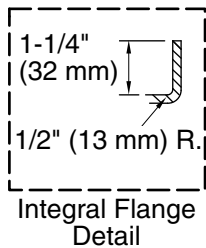

No change in measurements if connected with drain illustrated. (K-7272)

Required Electrical Service

One circuit required, protected with Class A Ground-Fault Circuit-Interrupter (GFCI). Outside North America, this device may be known as a Residual Current Device (RCD).

Heated Surface: 120 V, 15 A, 60 Hz

Technical Information

All product dimensions are nominal.

Installation: Three-wall alcove

Drain location: Right

Basin area, bottom: 50-3/8" x 19-5/8" (1280 mm x 498 mm)

Basin area, top: 57-5/16" x 24-1/16" (1456 mm x 611 mm)

Weight: 90 lbs (40.8 kg)

Minimum floor load: 45.4 lbs/ft² (221.7 kg/m²)

Water depth: 15-5/16" (389 mm)

Water capacity: 66 gal (249.8 L)

Electrical component rating: Heated Surface: 120 V, 0.5 A, 60 Hz, 65 W

Minimum flat for door: 2-3/16" (55 mm)

Notes

Measure your actual product for rough-in details.

Install this product according to the installation instructions.

The hot water supply should be 70% of the capacity of the bath or greater. Installations will vary.

ADA compliant when installed to the specific requirements of these regulations.