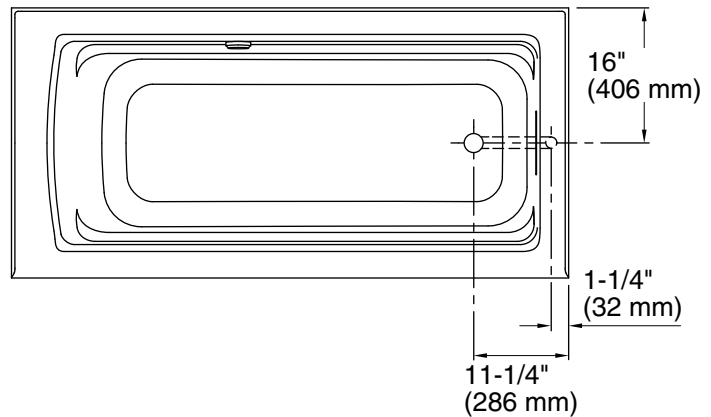

No change in measurements if connected with drain illustrated. (K-7272)

Required Electrical Service

One circuit required, protected with Class A Ground-Fault Circuit-Interrupter (GFCI). Outside North America, this device may be known as a Residual Current Device (RCD).

Heated Surface: 120 V, 15 A, 60 Hz

Technical Information

All product dimensions are nominal.

Installation: Three-wall alcove

Drain location: Right

Basin area, bottom: 50-3/8" x 19-5/8" (1280 mm x 498 mm)

Basin area, top: 57-5/16" x 24-1/16" (1456 mm x 611 mm)

Weight: 90 lbs (40.8 kg)

Minimum floor load: 45.4 lbs/ft² (221.7 kg/m²)

Water depth: 15-5/16" (389 mm)

Water capacity: 66 gal (249.8 L)

Electrical component rating: Heated Surface: 120 V, 0.5 A, 60 Hz, 65 W

Minimum flat for door: 2-3/16" (55 mm)

Notes

Measure your actual product for rough-in details.

Install this product according to the installation instructions.

The hot water supply should be 70% of the capacity of the bath or greater. Installations will vary.

ADA compliant when installed to the specific requirements of these regulations.