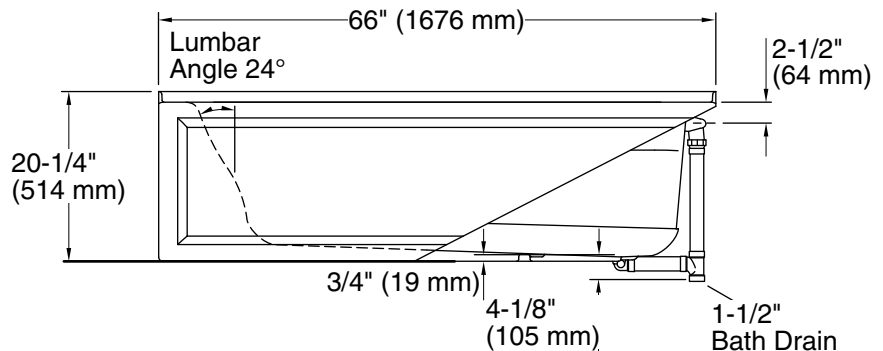

No change in measurements if connected with drain illustrated. (K-7272)

Required Electrical Service

One circuit required, protected with Class A Ground-Fault Circuit-Interrupter (GFCI). Outside North America, this device may be known as a Residual Current Device (RCD).

Heated Surface: 120 V, 15 A, 60 Hz

Technical Information

All product dimensions are nominal.

Installation: Three-wall alcove

Drain location: Right

Basin area, bottom: 50-3/8" x 19-5/8" (1280 mm x 498 mm)

Basin area, top: 57-5/16" x 24-1/16" (1456 mm x 611 mm)

Weight: 90 lbs (40.8 kg)

Minimum floor load: 45.4 lbs/ft² (221.7 kg/m²)

Water depth: 15-5/16" (389 mm)

Water capacity: 66 gal (249.8 L)

Electrical component rating: Heated Surface: 120 V, 0.5 A, 60 Hz, 65 W

Minimum flat for door: 2-3/16" (55 mm)

Notes

Measure your actual product for rough-in details.

Install this product according to the installation instructions.

The hot water supply should be 70% of the capacity of the bath or greater. Installations will vary.

ADA compliant when installed to the specific requirements of these regulations.