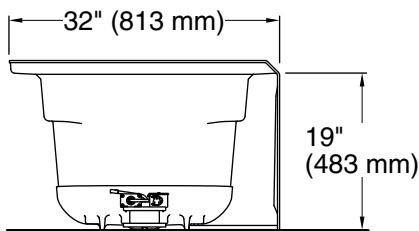

No change in measurements if connected with drain illustrated. (K-7272)

Required Electrical Service

One circuit required, protected with Class A Ground-Fault Circuit-Interrupter (GFCI). Outside North America, this device may be known as a Residual Current Device (RCD).

Heated Surface: 120 V, 15 A, 60 Hz

Technical Information

All product dimensions are nominal.

Installation: Three-wall alcove

Drain location: Right

Basin area, bottom: 50-3/8" x 19-5/8" (1280 mm x 498 mm)

Basin area, top: 57-5/16" x 24-1/16" (1456 mm x 611 mm)

Weight: 90 lbs (40.8 kg)

Minimum floor load: 45.4 lbs/ft² (221.7 kg/m²)

Water depth: 15-5/16" (389 mm)

Water capacity: 66 gal (249.8 L)

Electrical component rating: Heated Surface: 120 V, 0.5 A, 60 Hz, 65 W

Minimum flat for door: 2-3/16" (55 mm)

Notes

Measure your actual product for rough-in details.

Install this product according to the installation instructions.

The hot water supply should be 70% of the capacity of the bath or greater. Installations will vary.

ADA compliant when installed to the specific requirements of these regulations.